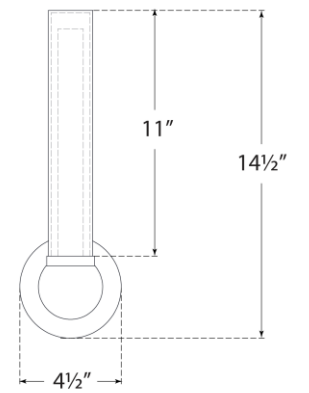

TEAR SHEET

Jeffery Tall Bath Sconce

Item # TOB 2776PN-WG

Designer: Thomas O'Brien

Height: 14.5"

Width: 4.5"

Extension: 4.75"

Backplate: 4.5" Round

Finishes: HAB, PN

Glass Options: WG

Lightsource: Dedicated LED

Wattage: 9w (750lm)

Weight: 4 Pounds

Note: UL Only

Top View

Side View