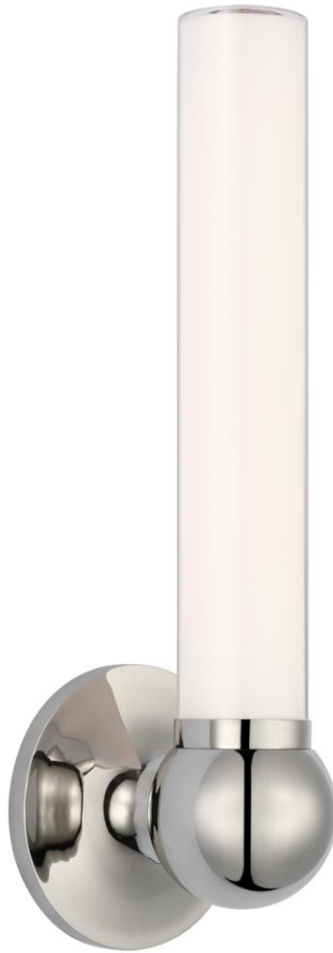

TEAR SHEET

Jeffery Tall Bath Sconce

Item # TOB 2776PN-WG

Designer: Thomas O'Brien

Height: 14.5"

Width: 4.5"

Extension: 4.75"

Backplate: 4.5" Round

Finishes: HAB, PN

Glass Options: WG

Lightsource: Dedicated LED

Wattage: 9w (750lm)

Weight: 4 Pounds

Note: UL Only

Top View

Side View

Front View