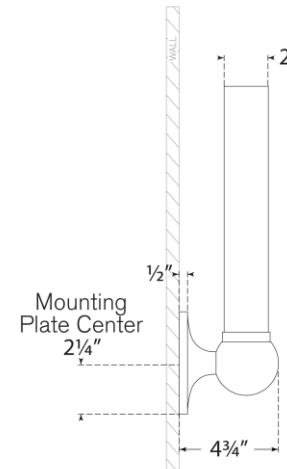

TEAR SHEET

Jeffery Tall Bath Sconce

Item # TOB 2776PN-WG

Designer: Thomas O'Brien

Height: 14.5"

Width: 4.5"

Extension: 4.75"

Backplate: 4.5" Round

Finishes: HAB, PN

Glass Options: WG

Lightsource: Dedicated LED

Wattage: 9w (750lm)

Weight: 4 Pounds

Note: UL Only

Top View

Side View