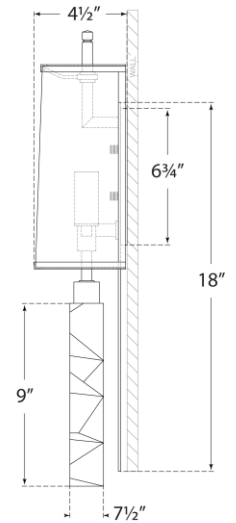

TEAR SHEET

Argentino Large Sconce

Item # TOB 2950CG/HAB-L/HAB

Designer: Thomas O'Brien

Height: 22.25"

Width: 6.5"

Extension: 4.75"

Backplate: 2.5" x 6.75" Rectangle

Finishes: CG/HAB, CG/PN

Shade Treatments: L/HAB, L/PN

Shade Details: 6" x 6.5" x 10"

Socket: 2 - E12 Candelabra

Wattage: 2 - 60 B11

Weight: 9 Pounds

Note: Requires Smaller Outlet Box

Top View

Bottom View

Side View