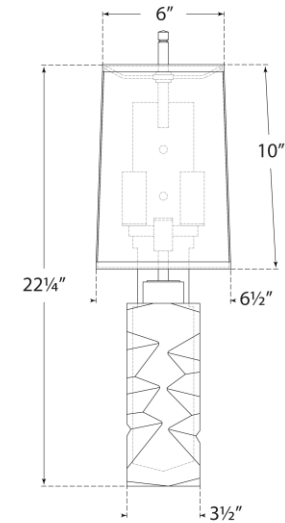

TEAR SHEET

Argentino Large Sconce

Item # TOB 2950CG/HAB-L/HAB

Designer: Thomas O'Brien

Height: 22.25"

Width: 6.5"

Extension: 4.75"

Backplate: 2.5" x 6.75" Rectangle

Finishes: CG/HAB, CG/PN

Shade Treatments: L/HAB, L/PN

Shade Details: 6" x 6.5" x 10"

Socket: 2 - E12 Candelabra

Wattage: 2 - 60 B11

Weight: 9 Pounds

Note: Requires Smaller Outlet Box

Top View

Bottom View

Side View