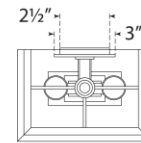

TEAR SHEET

Argentino Large Sconce

Item # TOB 2950CG/HAB-L/HAB

Designer: Thomas O'Brien

Height: 22.25"

Width: 6.5"

Extension: 4.75"

Backplate: 2.5" x 6.75" Rectangle

Finishes: CG/HAB, CG/PN

Shade Treatments: L/HAB, L/PN

Shade Details: 6" x 6.5" x 10"

Socket: 2 - E12 Candelabra

Wattage: 2 - 60 B11

Weight: 9 Pounds

Note: Requires Smaller Outlet Box

Top View

Bottom View

Side View