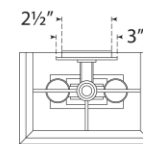

## Argentino Large Sconce

Item # TOB 2950CG/PN-L/PN

Designer: Thomas O'Brien

Height: 22.25"

Width: 6.5"

Extension: 4.75"

Backplate: 2.5" x 6.75" Rectangle

Finishes: CG/HAB, CG/PN

Shade Treatments: L/HAB, L/PN

Shade Details: 6" x 6.5" x 10"

Socket: 2 - E12 Candelabra

Wattage: 2 - 60 B11

Weight: 9 Pounds

Note: Requires Smaller Outlet Box

Top View

Bottom View

Side View