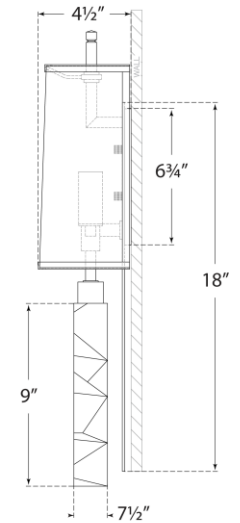

## Argentino Large Sconce

Item # TOB 2950CG/PN-L/PN

Designer: Thomas O'Brien

Height: 22.25"

Width: 6.5"

Extension: 4.75"

Backplate: 2.5" x 6.75" Rectangle

Finishes: CG/HAB, CG/PN

Shade Treatments: L/HAB, L/PN

Shade Details: 6" x 6.5" x 10"

Socket: 2 - E12 Candelabra

Wattage: 2 - 60 B11

Weight: 9 Pounds

Note: Requires Smaller Outlet Box

Top View

Bottom View

Side View