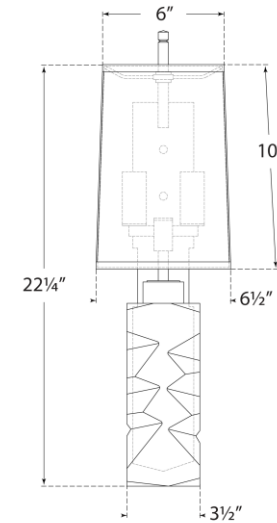

## Argentino Large Sconce

Item # TOB 2950CG/PN-L/PN

Designer: Thomas O'Brien

Height: 22.25"

Width: 6.5"

Extension: 4.75"

Backplate: 2.5" x 6.75" Rectangle

Finishes: CG/HAB, CG/PN

Shade Treatments: L/HAB, L/PN

Shade Details: 6" x 6.5" x 10"

Socket: 2 - E12 Candelabra

Wattage: 2 - 60 B11

Weight: 9 Pounds

Note: Requires Smaller Outlet Box

Top View

Bottom View

Side View