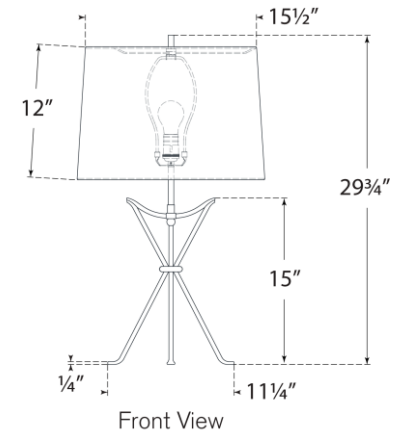

TEAR SHEET

Neith Medium Table Lamp

Item # TOB 3400G-L

Designer: Thomas O'Brien

Height: 29.75"

Width: 17"

Base: 9.25" Tri-Leg

Finishes: Al, G

Shade Treatments: L

Shade Details: 15.5" x 17" x 12"

Socket: E26 Dimmer

Wattage: 15 LED A19

Weight: 4 Pounds

Note: French Wired

Front View

Top View