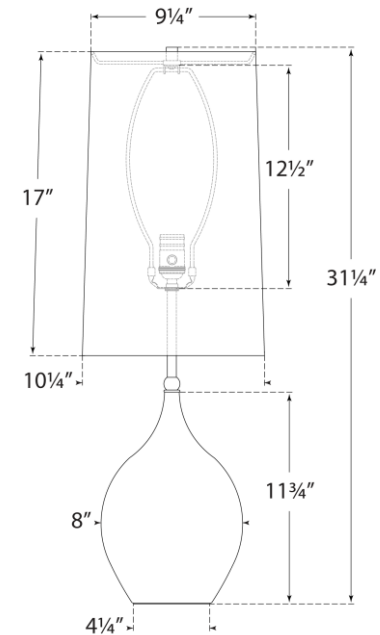

TEAR SHEET

Loren Large Table Lamp

Item # TOB 3684NTS-L

Designer: Thomas O'Brien

Height: 31.25"

Width: 10.25"

Base: 4.25" Round

Finishes: MBB, NTS, PBC

Shade Treatments: L

Shade Details: 9.25" x 10.25" x 17"

Socket: E26 Dimmer

Wattage: 60 A19

Weight: 8 Pounds

Note: Reactive Ceramic Glazes Will Vary in Color and Texture

Front View