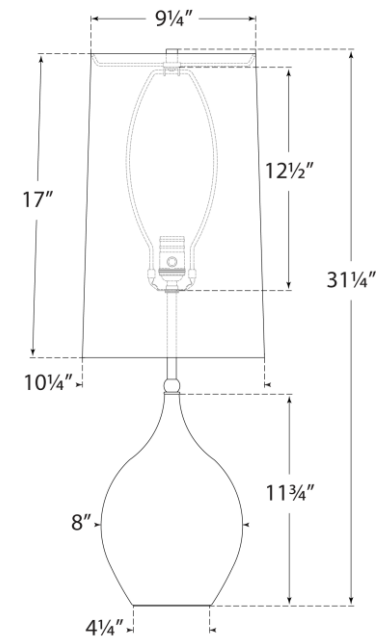

TEAR SHEET

Loren Large Table Lamp

Item # TOB 3684PBC-L

Designer: Thomas O'Brien

Height: 31.25"

Width: 10.25"

Base: 4.25" Round

Finishes: MBB, NTS, PBC

Shade Treatments: L

Shade Details: 9.25" x 10.25" x 17"

Socket: E26 Dimmer

Wattage: 60 A19

Weight: 8 Pounds

Note: Reactive Ceramic Glazes Will Vary in Color and Texture

Front View