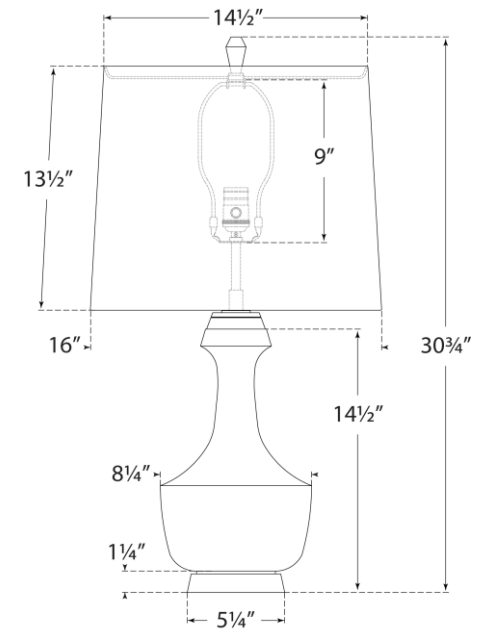

SPEC SHEET

Mauro Large Table Lamp

Item # TOB 3686OSB-L

Designer: Thomas O'Brien

Height: 30.75"

Width: 16"

Base: 5.25" Round

Finishes: CBZ, IVO, OSB

Shade Treatments: L

Shade Details: 14.5" x 16" x 13.5"

Socket: E26 Dimmer

Wattage: 100 A

Note: Reactive Ceramic Glazes Will Vary in Color and Texture

Front View