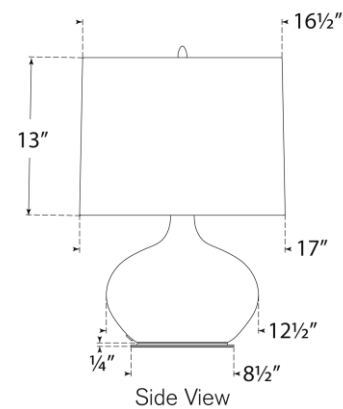

TEAR SHEET

Olinda 24" Low Table Lamp

Item # TOB 3691CIV-L

Designer: Thomas O'Brien

Height: 24.75"

Width: 18"

Base: 8.5" x 13.5" Oval

Finishes: CIV, CRN, CSA

Shade Treatments: L

Shade Details: 16.5" x 17" x 13"

Socket: E26 Dimmer

Wattage: 15 LED A19

Weight: 33 Pounds

Note: UL Only | Reactive Ceramic Glazes Will Vary in Color and Text

Top View

Side View