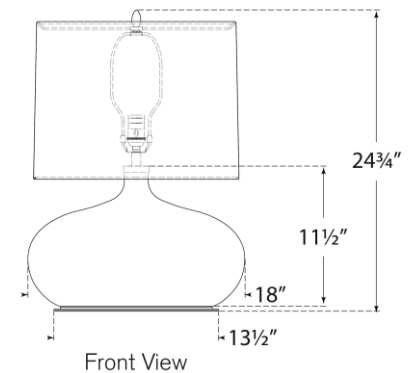

TEAR SHEET

Olinda 24" Low Table Lamp

Item # TOB 3691CIV-L

Designer: Thomas O'Brien

Height: 24.75"

Width: 18"

Base: 8.5" x 13.5" Oval

Finishes: CIV, CRN, CSA

Shade Treatments: L

Shade Details: 16.5" x 17" x 13"

Socket: E26 Dimmer

Wattage: 15 LED A19

Weight: 33 Pounds

Note: UL Only | Reactive Ceramic Glazes Will Vary in Color and Text

Top View

Side View