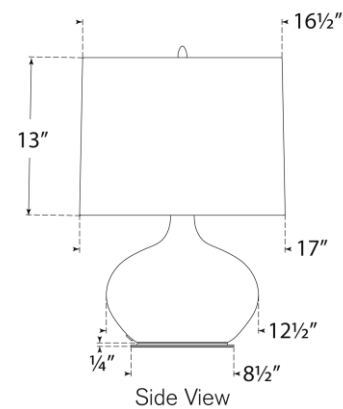

TEAR SHEET

Olinda 24" Low Table Lamp

Item # TOB 3691CRN-L

Designer: Thomas O'Brien

Height: 24.75"

Width: 18"

Base: 8.5" x 13.5" Oval

Finishes: CIV, CRN, CSA

Shade Treatments: L

Shade Details: 16.5" x 17" x 13"

Socket: E26 Dimmer

Wattage: 15 LED A19

Weight: 33 Pounds

Note: UL Only | Reactive Ceramic Glazes Will Vary in Color and Text

Top View

Side View