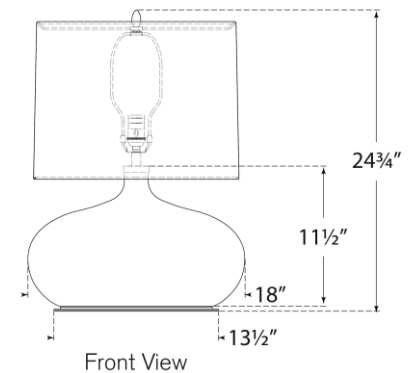

TEAR SHEET

Olinda 24" Low Table Lamp

Item # TOB 3691CRN-L

Designer: Thomas O'Brien

Height: 24.75"

Width: 18"

Base: 8.5" x 13.5" Oval

Finishes: CIV, CRN, CSA

Shade Treatments: L

Shade Details: 16.5" x 17" x 13"

Socket: E26 Dimmer

Wattage: 15 LED A19

Weight: 33 Pounds

Note: UL Only | Reactive Ceramic Glazes Will Vary in Color and Text

Top View

Side View