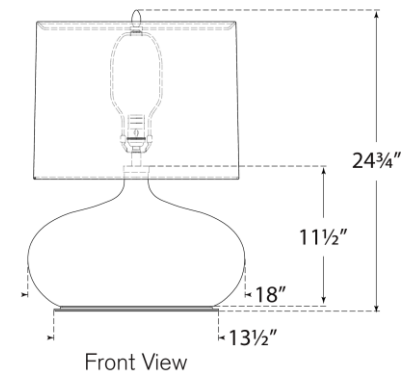

TEAR SHEET

Olinda 24" Low Table Lamp

Item # TOB 3691CSA-L

Designer: Thomas O'Brien

Height: 24.75"

Width: 18"

Base: 8.5" x 13.5" Oval

Finishes: CIV, CRN, CSA

Shade Treatments: L

Shade Details: 16.5" x 17" x 13"

Socket: E26 Dimmer

Wattage: 15 LED A19

Weight: 33 Pounds

Note: UL Only | Reactive Ceramic Glazes Will Vary in Color and Text

Top View

Side View

Front View