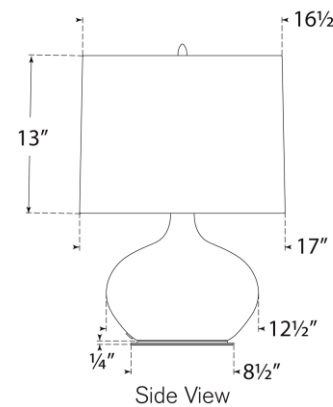

TEAR SHEET

Olinda 24" Low Table Lamp

Item # TOB 3691CSA-L

Designer: Thomas O'Brien

Height: 24.75"

Width: 18"

Base: 8.5" x 13.5" Oval

Finishes: CIV, CRN, CSA

Shade Treatments: L

Shade Details: 16.5" x 17" x 13"

Socket: E26 Dimmer

Wattage: 15 LED A19

Weight: 33 Pounds

Note: UL Only | Reactive Ceramic Glazes Will Vary in Color and Text

Top View

Side View

Front View