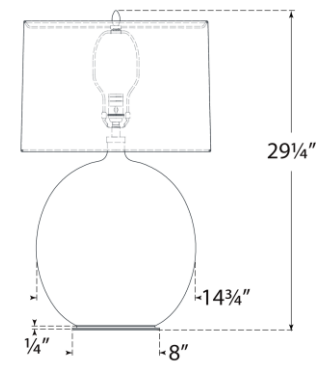

TEAR SHEET

Sao Paulo 29" Table Lamp

Item # TOB 3694CIV-L

Designer: Thomas O'Brien

Height: 29.25"

Width: 17.5"

Base: 6" x 8" Oval

Finishes: CIV, CRN, CSA

Shade Treatments: L

Shade Details: 17" x 17.5" x 12"

Socket: E26 Dimmer

Wattage: 15 LED A19

Weight: 35 Pounds

Note: UL Only | Reactive Ceramic Glazes Will Vary in Color and Text

Top View

Side View