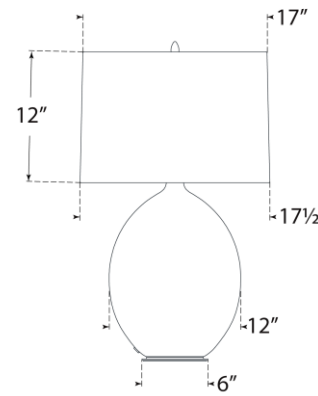

TEAR SHEET

Sao Paulo 29" Table Lamp

Item # TOB 3694CIV-L

Designer: Thomas O'Brien

Height: 29.25"

Width: 17.5"

Base: 6" x 8" Oval

Finishes: CIV, CRN, CSA

Shade Treatments: L

Shade Details: 17" x 17.5" x 12"

Socket: E26 Dimmer

Wattage: 15 LED A19

Weight: 35 Pounds

Note: UL Only | Reactive Ceramic Glazes Will Vary in Color and Text

Top View

Side View

Front View