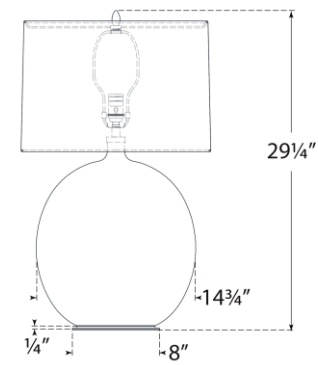

TEAR SHEET

Sao Paulo 29" Table Lamp

Item # TOB 3694CRN-L

Designer: Thomas O'Brien

Height: 29.25"

Width: 17.5"

Base: 6" x 8" Oval

Finishes: CIV, CRN, CSA

Shade Treatments: L

Shade Details: 17" x 17.5" x 12"

Socket: E26 Dimmer

Wattage: 15 LED A19

Weight: 35 Pounds

Note: UL Only | Reactive Ceramic Glazes Will Vary in Color and Text

Top View

Side View