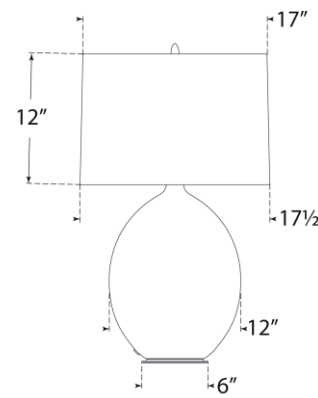

TEAR SHEET

Sao Paulo 29" Table Lamp

Item # TOB 3694CRN-L

Designer: Thomas O'Brien

Height: 29.25"

Width: 17.5"

Base: 6" x 8" Oval

Finishes: CIV, CRN, CSA

Shade Treatments: L

Shade Details: 17" x 17.5" x 12"

Socket: E26 Dimmer

Wattage: 15 LED A19

Weight: 35 Pounds

Note: UL Only | Reactive Ceramic Glazes Will Vary in Color and Text

Top View

Side View

Front View