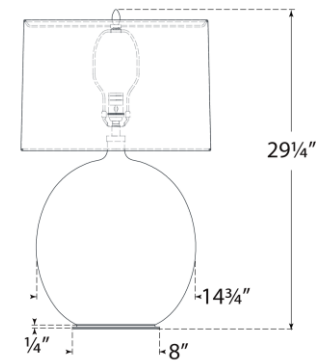

TEAR SHEET

Sao Paulo 29" Table Lamp

Item # TOB 3694CSA-L

Designer: Thomas O'Brien

Height: 29.25"

Width: 17.5"

Base: 6" x 8" Oval

Finishes: CIV, CRN, CSA

Shade Treatments: L

Shade Details: 17" x 17.5" x 12"

Socket: E26 Dimmer

Wattage: 15 LED A19

Weight: 35 Pounds

Note: UL Only | Reactive Ceramic Glazes Will Vary in Color and Text

Top View

Side View