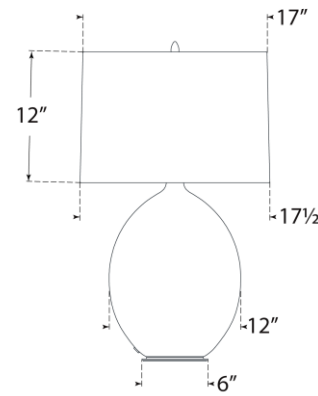

TEAR SHEET

Sao Paulo 29" Table Lamp

Item # TOB 3694CSA-L

Designer: Thomas O'Brien

Height: 29.25"

Width: 17.5"

Base: 6" x 8" Oval

Finishes: CIV, CRN, CSA

Shade Treatments: L

Shade Details: 17" x 17.5" x 12"

Socket: E26 Dimmer

Wattage: 15 LED A19

Weight: 35 Pounds

Note: UL Only | Reactive Ceramic Glazes Will Vary in Color and Text

Top View

Side View

Front View