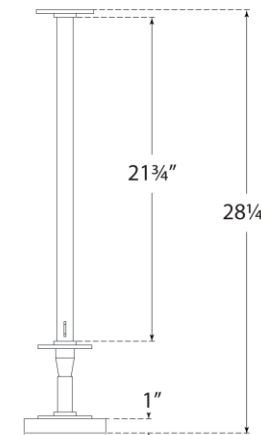

TEAR SHEET

Cilindro Medium Rotating Table Lamp

Item # TOB 3724HAB

Designer: Thomas O'Brien

Height: 28.25"

Width: 5.25"

Base: 5.25" Round

Finishes: HAB, PN

Lightsource: Dedicated LED w/ Dimmer on Base

Wattage: 10w (800lm)

Weight: 7 Pounds

345°
Top View

Side View

Front View