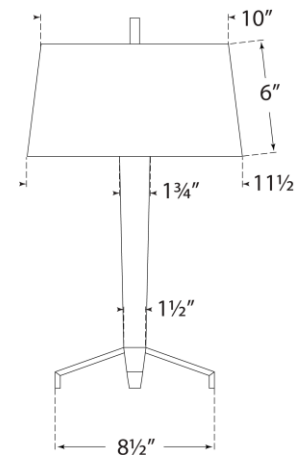

TEAR SHEET

Francesco Accent Lamp

Item # TOB 3770AI-L

Designer: Thomas O'Brien

Height: 20"

Width: 11.5"

Extension: 16"

Base: 8.5" x 11.5" Tri-Leg

Finishes: AI

Shade Treatments: L

Shade Details: 14.5" x 16" x 6" Oval

Socket: 2 - E26 Keyless w/ Line Switch

Wattage: 2 - 6.5 LED A19

Weight: 8 Pounds

Front View

Side View