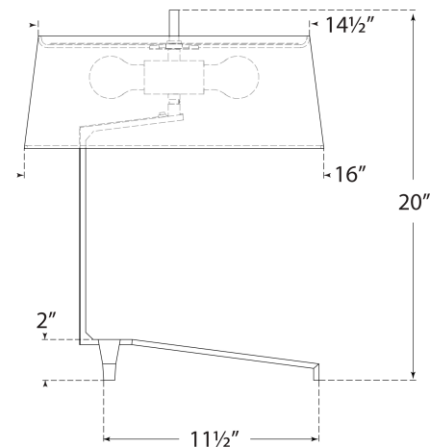

TEAR SHEET

Francesco Accent Lamp

Item # TOB 3770AI-L

Designer: Thomas O'Brien

Height: 20"

Width: 11.5"

Extension: 16"

Base: 8.5" x 11.5" Tri-Leg

Finishes: AI

Shade Treatments: L

Shade Details: 14.5" x 16" x 6" Oval

Socket: 2 - E26 Keyless w/ Line Switch

Wattage: 2 - 6.5 LED A19

Weight: 8 Pounds

Front View

Side View