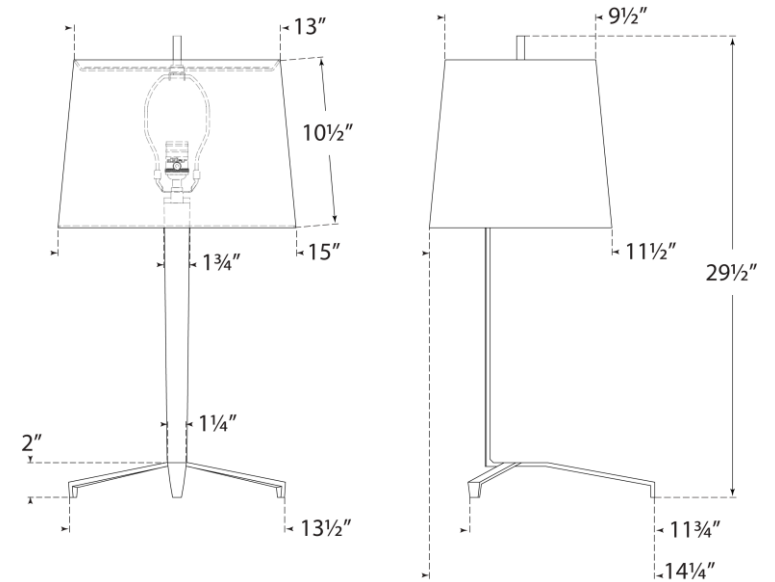

TEAR SHEET

Francesco Large Table Lamp

Item # TOB 3771AI-L

Designer: Thomas O'Brien

Height: 29.5"

Width: 15"

Extension: 14.25"

Base: 11.75" x 13.5" Tri-Leg

Finishes: AI

Shade Treatments: L

Shade Details: 13" x 15" x 10.5" Oval

Socket: E26 Dimmer

Wattage: 15 LED A19

Weight: 11 Pounds

Front View

Side View