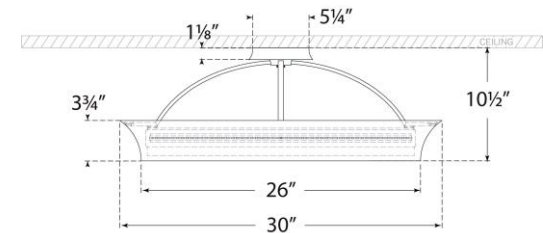

TEAR SHEET

Garland 30" Dual Lit Ring Flush Mount

Item # TOB 4522G

Designer: Thomas O'Brien

Height: 10.5"

Width: 30"

Canopy: 5.25" Round

Finishes: AI, G, PN

Lightsource: Dedicated LED

Wattage: 35w (4200lm)

Weight: 22 Pounds

Note: UL Only | Able to Convert to Hanging

Front View

Top View