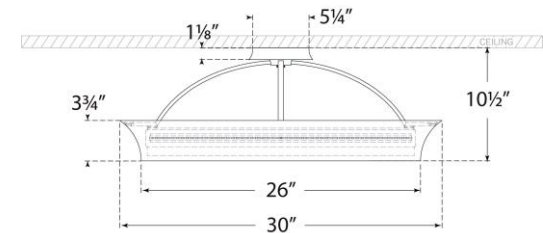

TEAR SHEET

Garland 30" Dual Lit Ring Flush Mount

Item # TOB 4522PN

Designer: Thomas O'Brien

Height: 10.5"

Width: 30"

Canopy: 5.25" Round

Finishes: AI, G, PN

Lightsource: Dedicated LED

Wattage: 35w (4200lm)

Weight: 22 Pounds

Note: UL Only | Able to Convert to Hanging

Front View

Top View