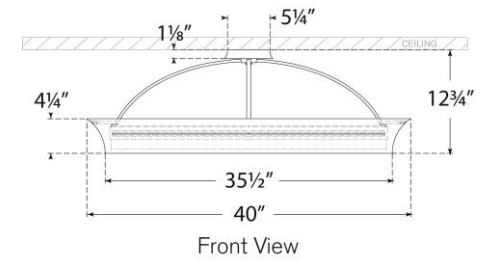

TEAR SHEET

Garland 40" Dual Lit Ring Flush Mount

Item # TOB 4523G

Designer: Thomas O'Brien

Height: 12.75"

Width: 40"

Canopy: 5.25" Round

Finishes: AI, G, PN

Lightsource: Dedicated LED

Wattage: 40w (4800lm)

Weight: 32 Pounds

Note: UL Only | Able to Convert to Hanging

Top View