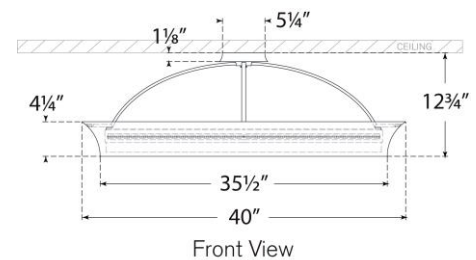

TEAR SHEET

Garland 40" Dual Lit Ring Flush Mount

Item # TOB 4523PN

Designer: Thomas O'Brien

Height: 12.75"

Width: 40"

Canopy: 5.25" Round

Finishes: AI, G, PN

Lightsource: Dedicated LED

Wattage: 40w (4800lm)

Weight: 32 Pounds

Note: UL Only | Able to Convert to Hanging

Top View