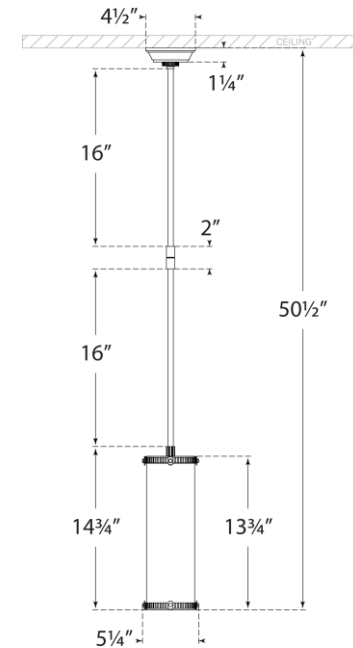

TEAR SHEET

Calliope Small Pendant

Item # TOB 5184BZ-WG

Designer: Thomas O'Brien

O/A Height: 50.5"

Fixture Height: 14.75"

Min. Custom Height: 21.5"

Width: 5.25"

Canopy: 4.5" Round

Finishes: BZ, PN

Glass Options: WG

Socket: E26 Keyless

Wattage: 60 T10

Weight: 6 Pounds

Note: Custom Height Available

Front View