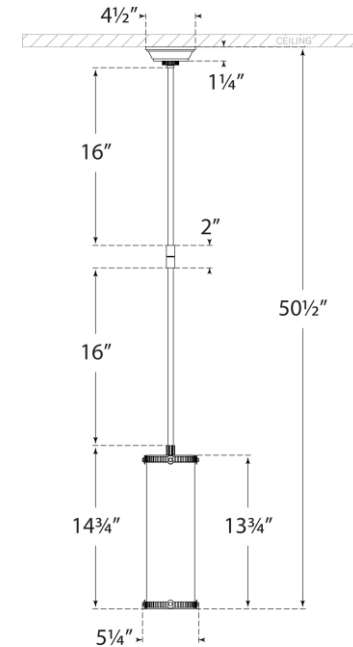

TEAR SHEET

Calliope Small Pendant

Item # TOB 5184PN-WG

Designer: Thomas O'Brien

O/A Height: 50.5"

Fixture Height: 14.75"

Min. Custom Height: 21.5"

Width: 5.25"

Canopy: 4.5" Round

Finishes: BZ, PN

Glass Options: WG

Socket: E26 Keyless

Wattage: 60 T10

Weight: 6 Pounds

Note: Custom Height Available

Front View