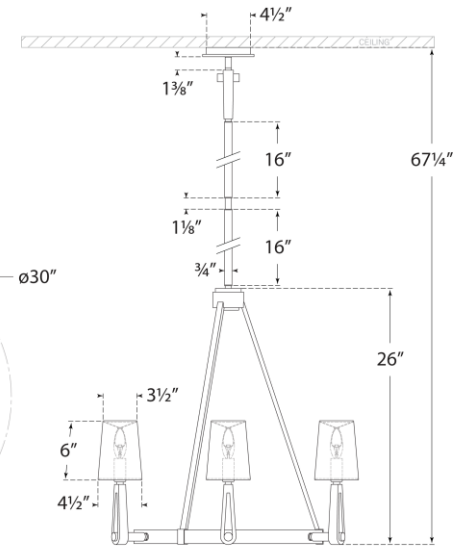

TEAR SHEET

Alpha Medium Chandelier

Item # TOB 5510HAB/BZ

Designer: Thomas O'Brien

O/A Height: 67.25"

Fixture Height: 26"

Min. Custom Height: 39"

Width: 27"

Canopy: 4.5" Round

Finishes: HAB, HAB/BZ, PN

Shade Treatments: N/A, L

Socket: 6 - E12 Candelabra

Wattage: 6 - 40 B11

Weight: 30 Pounds

Note: Cannot Be Modified in the Field | Customization Available

Top View

Side View