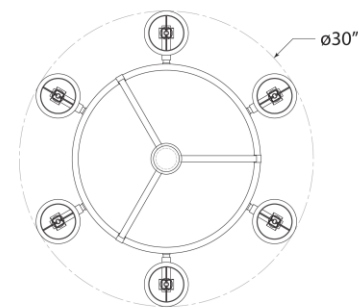

TEAR SHEET

Alpha Medium Chandelier

Item # TOB 5510HAB/BZ

Designer: Thomas O'Brien

O/A Height: 67.25"

Fixture Height: 26"

Min. Custom Height: 39"

Width: 27"

Canopy: 4.5" Round

Finishes: HAB, HAB/BZ, PN

Shade Treatments: N/A, L

Socket: 6 - E12 Candelabra

Wattage: 6 - 40 B11

Weight: 30 Pounds

Note: Cannot Be Modified in the Field | Customization Available

Top View

Side View