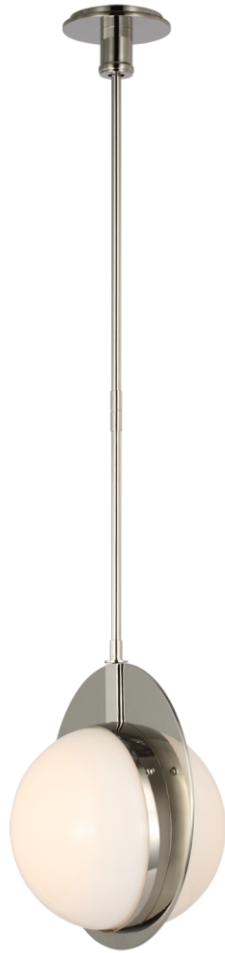

TEAR SHEET

Quando Medium Globe Pendant

Item # TOB 5748PN-WG

Designer: Thomas O'Brien

O/A Height: 52.25"

Fixture Height: 15"

Min. Custom Height: 23.25"

Width: 14"

Canopy: 4.75" Round

Finishes: PN

Glass Options: WG

Lightsource: Dedicated LED

Wattage: 24w (2400lm)

Weight: 13 Pounds

Note: Custom Height Available