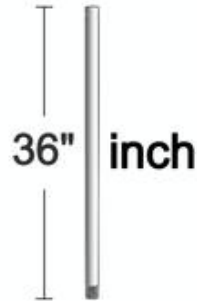

**DR36BS: 36" Downrod - Brushed Steel**

**Dimensions:**

**Material List:**

UPC #:026586941629

Finish: Brushed Steel (BS)

**Shipping Information:**

Package Type	Product #	Quantity	UPC	Length	Width	Height	Cube	Weight	Fr. Class	UPS Ship
Individual	DR36BS	1	026586941629	36	1.2	1.1	0.028	2	60	Yes
Master Pack		12	10026586941626	37.4	7.3	2.8	0.442	25.2	60	Yes
NJ Pallet		720		48	40	52	57.778	1512		No
NV Pallet		720		48	40	52	57.778	1512		No