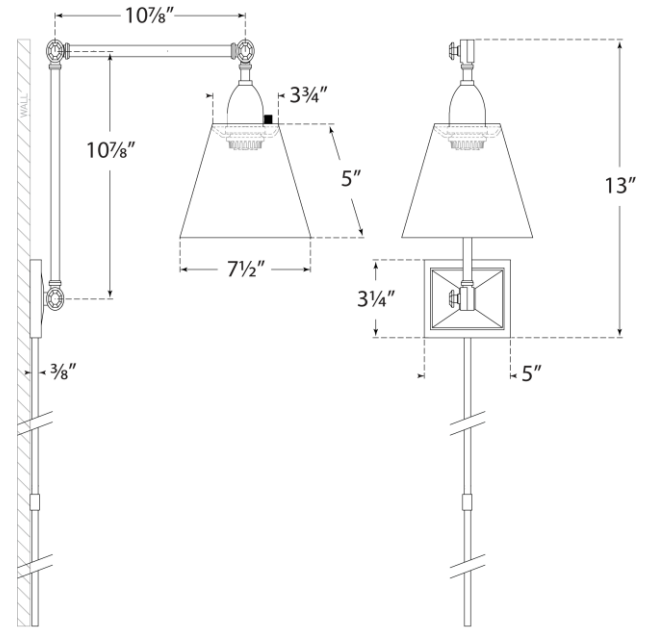

SPEC SHEET

Jane Double Library Wall Light

Item # AH 2330AN-L

Designer: Alexa Hampton

Height: 10.5" - 13"

Width: 7.5"

Extension: 14.75" - 30"

Backplate: 3.25" x 4.75" Rectangle

Finishes: AN, GM, HAB, PN

Shade Treatments: L

Shade Details: 3.75" x 7.5" x 5"

Socket: E26 On-Off

Wattage: 40 A

Note: Cord Cover Included

Side View

Front View