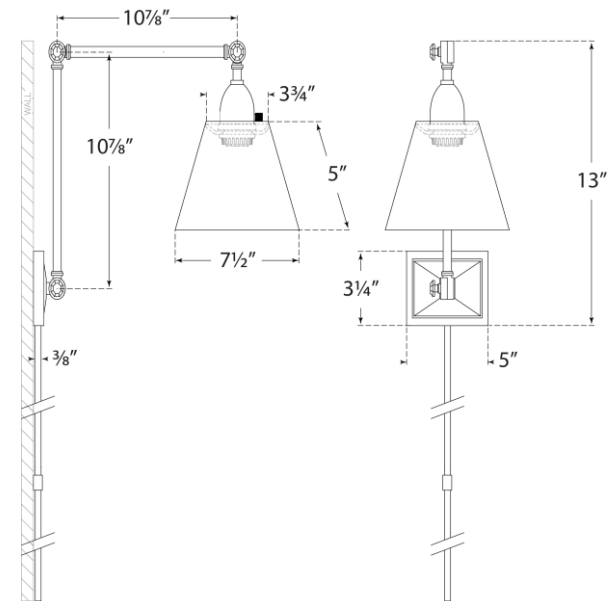

Jane Double Library Wall Light

Item # AH 2330GM-L

Designer: Alexa Hampton

Height: 10.5" - 13"

Width: 7.5"

Extension: 14.75" - 30"

Backplate: 3.25" x 4.75" Rectangle

Finishes: GM, HAB, PN

Shade Treatments: L

Shade Details: 3.75" x 7.5" x 5"

Socket: E26 On-Off

Wattage: 40 A19

Weight: 6 Pounds

Note: Cord Cover Included

Side View

Front View