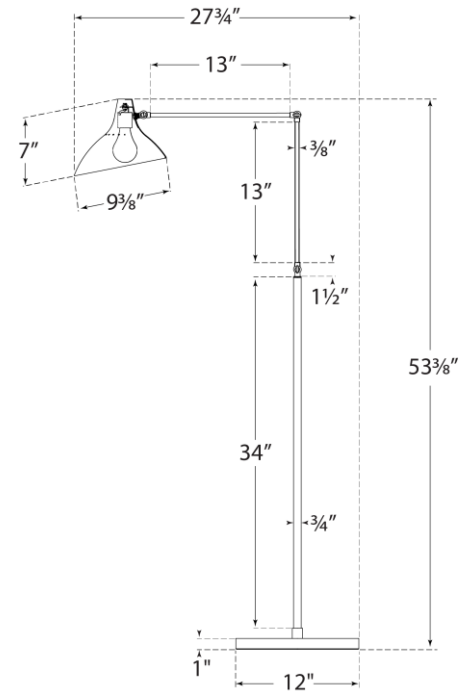

TEAR SHEET

Charlton Floor Lamp

Item # ARN 1006WHT

Designer: AERIN

Height: 51" - 63"

Width: 12"

Extension: 42"

Base: 12" Round

Finishes: BLK, WHT

Socket: E26 Keyless w/ Floor Switch

Wattage: 60 A19

Weight: 18 Pounds

ARN1006