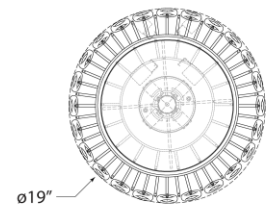

SPEC SHEET

Liscia Medium Flush Mount

Item # ARN 4171BSL-CG

Designer: AERIN

Height: 8.75"

Width: 19"

Canopy: 13" Round

Finishes: BSL, G

Glass Options: CG

Socket: 4 - E12 Candelabra

Wattage: 4 - 40 C

Front View

Top View