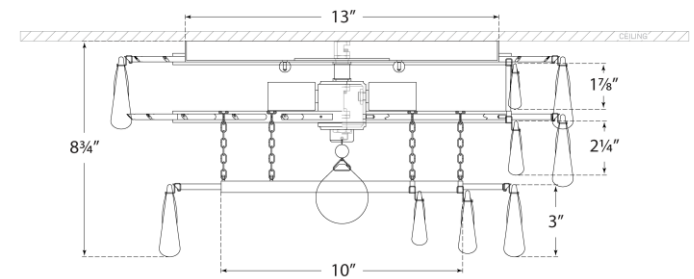

SPEC SHEET

Liscia Medium Flush Mount

Item # ARN 4171BSL-CG

Designer: AERIN

Height: 8.75"

Width: 19"

Canopy: 13" Round

Finishes: BSL, G

Glass Options: CG

Socket: 4 - E12 Candelabra

Wattage: 4 - 40 C

Front View

Top View