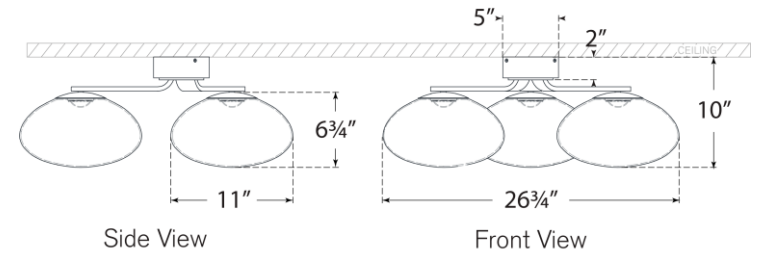

TEAR SHEET

Marisol XL Triple Flush Mount

Item # CD 4015SB-WG

Designer: Champalimaud

Height: 10"

Width: 26.75"

Canopy: 5" Round

Finishes: GM, PN, SB

Glass Options: WG

Socket: Dedicated LED

Wattage: 18w (1500lm)

Weight: 11 Pounds

Side View

Front View

Top View