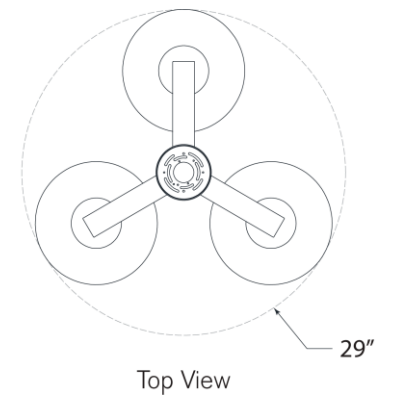

TEAR SHEET

Marisol XL Triple Flush Mount

Item # CD 4015SB-WG

Designer: Champalimaud

Height: 10"

Width: 26.75"

Canopy: 5" Round

Finishes: GM, PN, SB

Glass Options: WG

Socket: Dedicated LED

Wattage: 18w (1500lm)

Weight: 11 Pounds

Side View

Front View

Top View