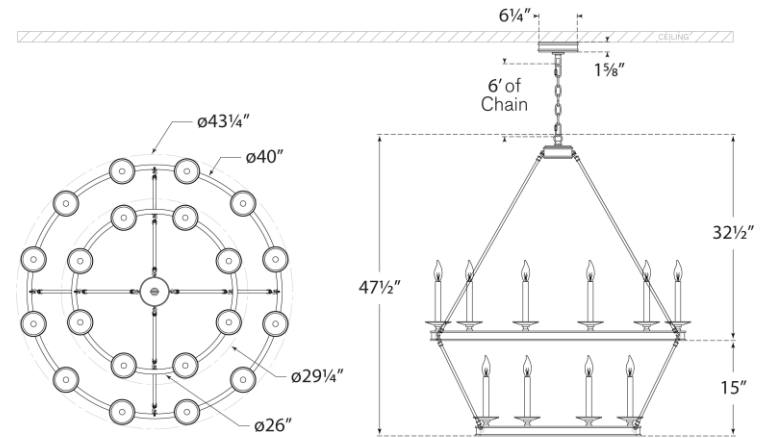

SPEC SHEET

Launceton Large Two Tiered Chandelier

Item # CHC 1607AB

Designer: Chapman & Myers

Height: 47.5"

Width: 43.25"

Canopy: 6" Round

Finishes: AB, BZ, PN

Socket: 20 - E12 Candelabra

Wattage: 20 - 40 C

Top View

Front View