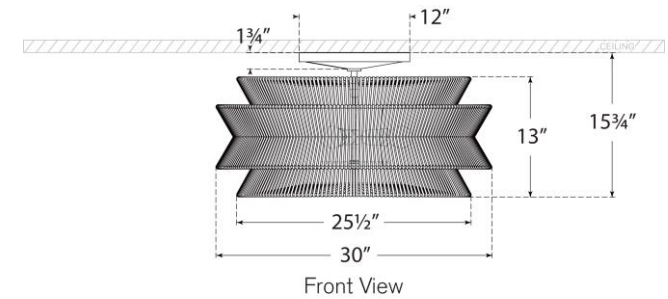

TEAR SHEET

Antigua Grande Semi-Flush Mount

Item # CHC 4017AB/NAB

Designer: Chapman & Myers

Height: 15.75"

Width: 30"

Canopy: 12" Round

Finishes: AB/NAB, BZ/NAB, PN/NAB

Socket: 3 - E26 Keyless

Wattage: 3 - 15 LED A19

Weight: 22 Pounds

Top View