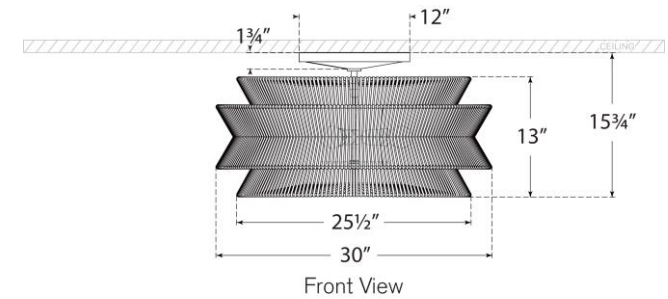

TEAR SHEET

Antigua Grande Semi-Flush Mount

Item # CHC 4017BZ/NAB

Designer: Chapman & Myers

Height: 15.75"

Width: 30"

Canopy: 12" Round

Finishes: AB/NAB, BZ/NAB, PN/NAB

Socket: 3 - E26 Keyless

Wattage: 3 - 15 LED A19

Weight: 22 Pounds

Top View