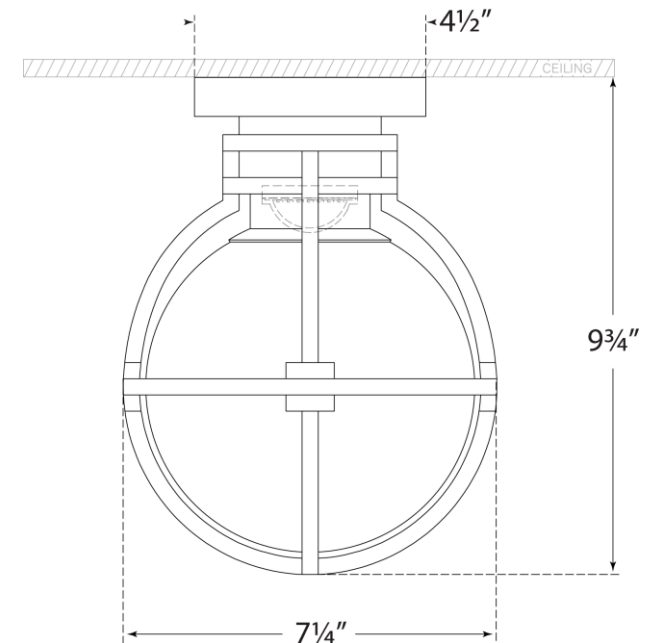

### Gracie 7" Captured Globe Flush Mount

Item # CHC 4480AB-CG

Designer: Chapman & Myers

Height: 9.5"

Width: 7.25"

Canopy: 4.5" Round

Finishes: AB, AN, BZ, PN

Glass Options: Clear Glas

Lightsource: Dedicated LED

Wattage: 9w (900lm)

Weight: 4 Pounds

Side View