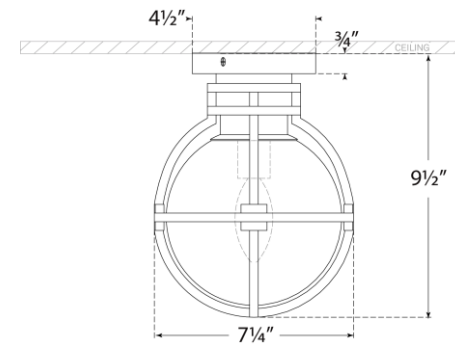

TEAR SHEET

Gracie 7" Captured Globe Flush Mount

Item # CHC 4482AN-WG

Designer: Chapman & Myers

Height: 9.5"

Width: 7.25"

Canopy: 4.5" Round

Finishes: AB, AN, BZ, PN

Glass Options: White Glas

Socket: E12 Candelabra

Wattage: 5 LED B11

Weight: 4 Pounds

Front View

Top View