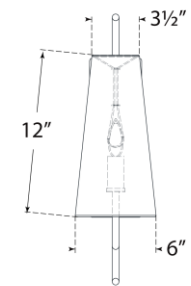

TEAR SHEET

Ashton Large Single Sculpted Sconce

Item # CHD 2335AI-L

Designer: Chapman & Myers

Height: 20"

Width: 6"

Extension: 8.75"

Backplate: 3.75" x 11.75" Rectangle

Finishes: AI, GI, PW

Shade Treatments: L

Shade Details: 3.5" x 6" x 12"

Socket: E12 Candelabra

Wattage: 6.5 LED B11

Weight: 3 Pounds

Note: Requires Smaller Outlet Box

Top View

Side View

Front View