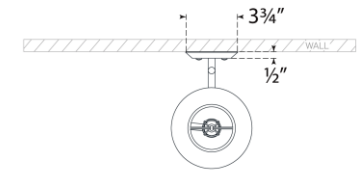

TEAR SHEET

Ashton Large Single Sculpted Sconce

Item # CHD 2335AI-L

Designer: Chapman & Myers

Height: 20"

Width: 6"

Extension: 8.75"

Backplate: 3.75" x 11.75" Rectangle

Finishes: AI, GI, PW

Shade Treatments: L

Shade Details: 3.5" x 6" x 12"

Socket: E12 Candelabra

Wattage: 6.5 LED B11

Weight: 3 Pounds

Note: Requires Smaller Outlet Box

Top View

Side View

Front View