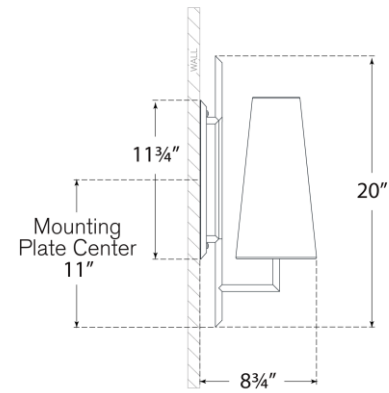

TEAR SHEET

Ashton Large Single Sculpted Sconce

Item # CHD 2335AI-L

Designer: Chapman & Myers

Height: 20"

Width: 6"

Extension: 8.75"

Backplate: 3.75" x 11.75" Rectangle

Finishes: AI, GI, PW

Shade Treatments: L

Shade Details: 3.5" x 6" x 12"

Socket: E12 Candelabra

Wattage: 6.5 LED B11

Weight: 3 Pounds

Note: Requires Smaller Outlet Box

Top View

Side View

Front View