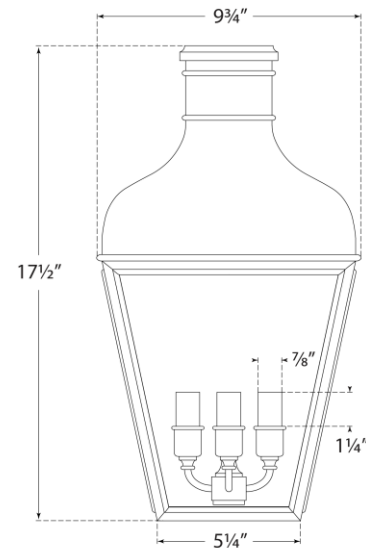

SPEC SHEET

Fremont Small 3/4 Wall Lantern

Item # CHO 2164FR-CG

Designer: Chapman & Myers

Height: 17.5"

Width: 9.75"

Extension: 7"

Backplate: 8.75" x 9" Trapezoid

Finishes: FR

Glass Options: CG

Socket: 3 - E12 Candelabra

Wattage: 3 - 40 C

Front View

Side View