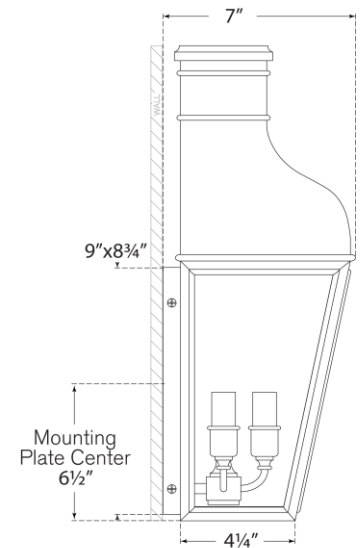

SPEC SHEET

Fremont Small 3/4 Wall Lantern

Item # CHO 2164FR-CG

Designer: Chapman & Myers

Height: 17.5"

Width: 9.75"

Extension: 7"

Backplate: 8.75" x 9" Trapezoid

Finishes: FR

Glass Options: CG

Socket: 3 - E12 Candelabra

Wattage: 3 - 40 C

Front View

Side View