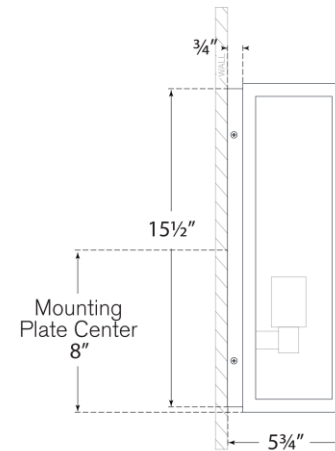

TEAR SHEET

Fresno Medium 2-Light 3/4 Wall Lantern

Item # CHO 2935AI-CG

Designer: Chapman & Myers

Height: 16"

Width: 10"

Extension: 5.75"

Backplate: 9.5" x 15.5" Rectangle

Finishes: AI

Glass Options: CG

Socket: 2 - E26 Keyless

Wattage: 2 - 8 LED T10

Weight: 12 Pounds

Top View

Side View

Front View