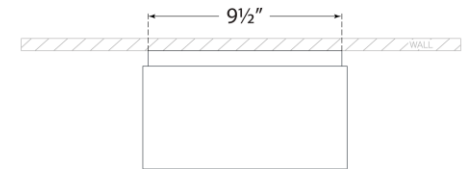

TEAR SHEET

Fresno Medium 2-Light 3/4 Wall Lantern

Item # CHO 2935AI-CG

Designer: Chapman & Myers

Height: 16"

Width: 10"

Extension: 5.75"

Backplate: 9.5" x 15.5" Rectangle

Finishes: AI

Glass Options: CG

Socket: 2 - E26 Keyless

Wattage: 2 - 8 LED T10

Weight: 12 Pounds

Top View

Side View

Front View