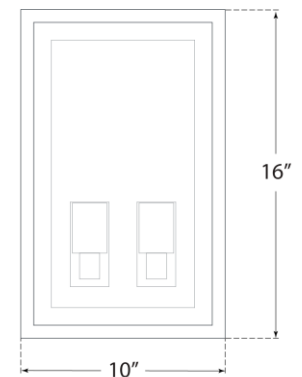

TEAR SHEET

Fresno Medium 2-Light 3/4 Wall Lantern

Item # CHO 2935AI-CG

Designer: Chapman & Myers

Height: 16"

Width: 10"

Extension: 5.75"

Backplate: 9.5" x 15.5" Rectangle

Finishes: AI

Glass Options: CG

Socket: 2 - E26 Keyless

Wattage: 2 - 8 LED T10

Weight: 12 Pounds

Top View

Side View

Front View