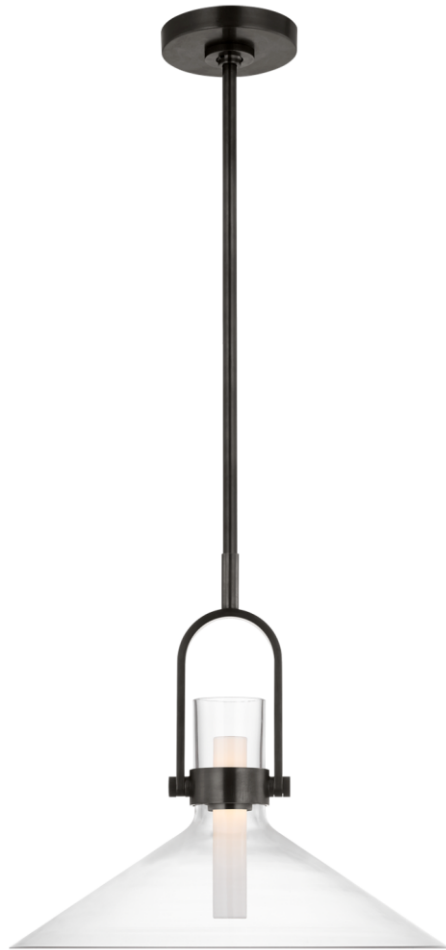

TEAR SHEET

Larkin 18" Empire Pendant

Item # IKF 5451BZ-CG

Designer: Ian K. Fowler

O/A Height: 60"

Fixture Height: 16.75"

Min. Custom Height: 23.5"

Width: 18.5"

Canopy: 6" Round

Finishes: BZ, HAB, PN

Glass Options: CG

Socket: Dedicated LED

Wattage: 15w (1800lm)

Weight: 12 Pounds

Note: Custom Height Available