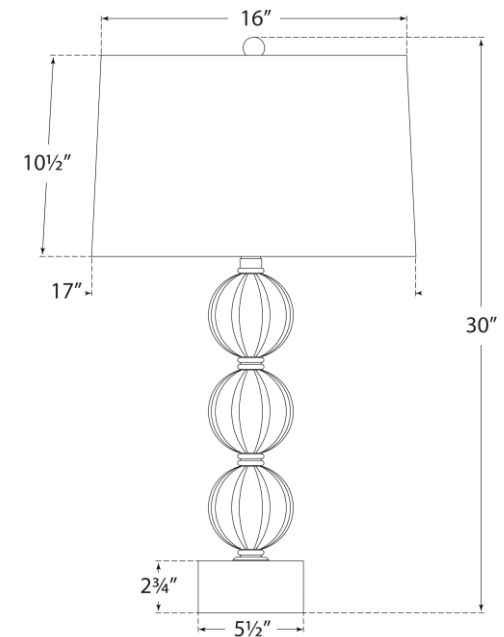

TEAR SHEET

Sazerac Large Table Lamp

Item # JN 3703WG-L

Designer: Julie Neill

Height: 29.25"

Width: 17"

Base: 5.5" Square

Finishes: WG

Shade Treatments: L

Shade Details: 16" x 17" x 10.5"

Socket: E26 Dimmer

Wattage: 100 A19

Weight: 19 Pounds

Front View