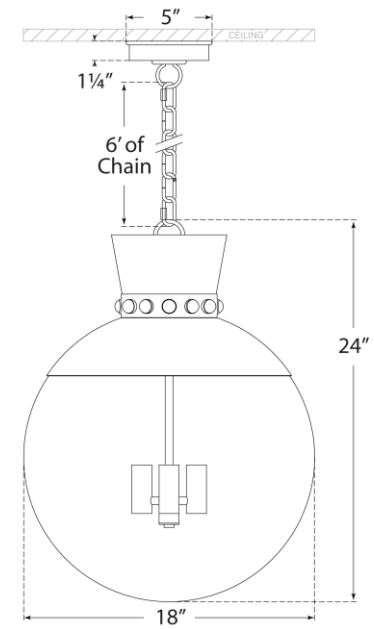

SPEC SHEET

Lucia Large Pendant

Item # JN 5052CEL/G-CG

Designer: Julie Neill

Height: 24"

Width: 18"

Canopy: 5" Round

Finishes: CEL/G, G/WHT, MBK/G, WHT/G

Glass Options: CG

Socket: 4 - E12 Candelabra

Wattage: 4 - 40 C

Front View