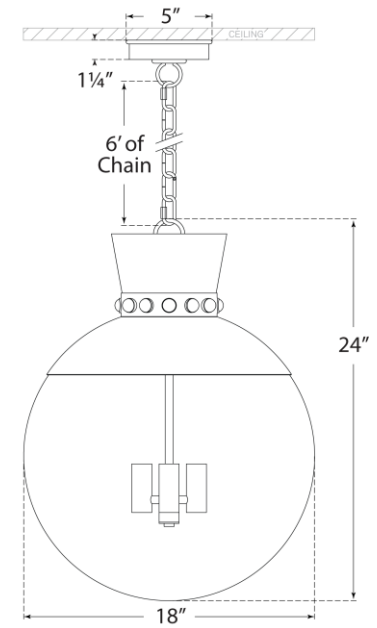

SPEC SHEET

Lucia Large Pendant

Item # JN 5052MBK/G-CG

Designer: Julie Neill

Height: 24"

Width: 18"

Canopy: 5" Round

Finishes: CEL/G, G/WHT, MBK/G, WHT/G

Glass Options: CG

Socket: 4 - E12 Candelabra

Wattage: 4 - 40 C

Front View