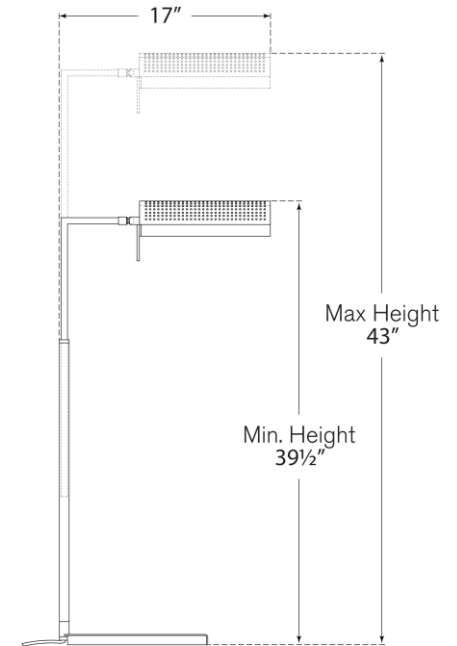

TEAR SHEET

Precision Pharmacy Floor Lamp

Item # KW 1062AB-WG

Designer: Kelly Wearstler

Height: 39.5" - 43"

Width: 6"

Extension: 17"

Base: 6" x 11" Rectangle

Finishes: AB, BZ, PN

Glass Options: WG

Socket: E17 Keyless w/ Dimmer on Cord

Wattage: 9 LED T6.5

Weight: 24 Pounds

Note: Bulb Included

Top View

Side View