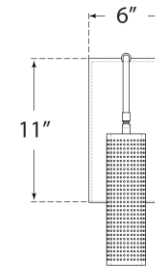

TEAR SHEET

Precision Pharmacy Floor Lamp

Item # KW 1062AB-WG

Designer: Kelly Wearstler

Height: 39.5" - 43"

Width: 6"

Extension: 17"

Base: 6" x 11" Rectangle

Finishes: AB, BZ, PN

Glass Options: WG

Socket: E17 Keyless w/ Dimmer on Cord

Wattage: 9 LED T6.5

Weight: 24 Pounds

Note: Bulb Included

Top View

Side View