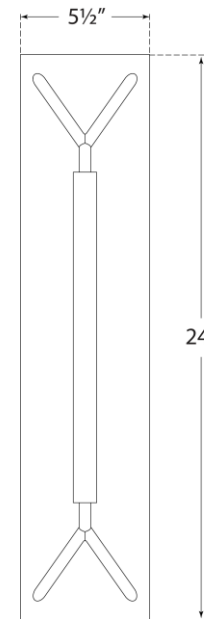

# TEAR SHEET

## Appareil Large Sconce

Item # KW 2700BZ

Designer: Kelly Wearstler

Height: 24"

Width: 5.5"

Extension: 4.25"

Backplate: 4.5" x 24" Rectangle

Finishes: AB, BZ, PN

Socket: Dedicated LED

Wattage: 15w (1200lm)

Weight: 4 Pounds

Front View

Side View