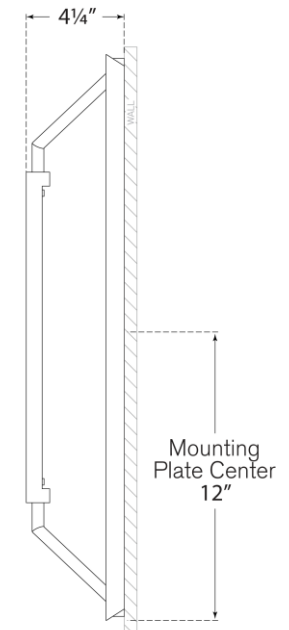

## Appareil Large Sconce

Item # KW 2700BZ

Designer: Kelly Wearstler

Height: 24"

Width: 5.5"

Extension: 4.25"

Backplate: 4.5" x 24" Rectangle

Finishes: AB, BZ, PN

Socket: Dedicated LED

Wattage: 15w (1200lm)

Weight: 4 Pounds

Front View

Side View