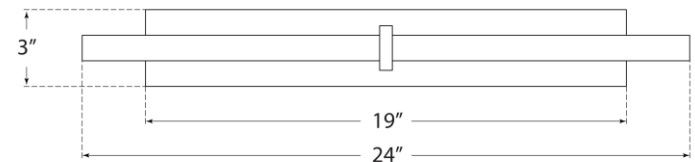

TEAR SHEET

Axis 24" Picture Light

Item # KW 2734BZ

Designer: Kelly Wearstler

Height: 3"

Width: 24"

Extension: 8"

Backplate: 3" x 19" Rectangle

Finishes: AB, BZ, PN

Socket: Dedicated LED

Wattage: 20w (1600lm)

Weight: 5 Pounds

Top View

Front View