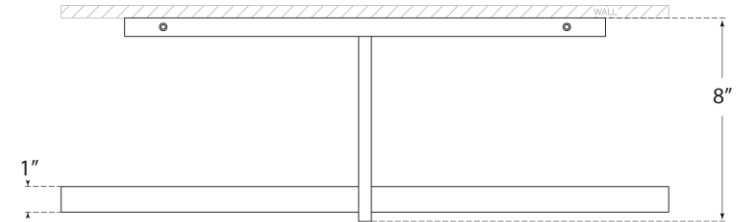

TEAR SHEET

Axis 24" Picture Light

Item # KW 2734BZ

Designer: Kelly Wearstler

Height: 3"

Width: 24"

Extension: 8"

Backplate: 3" x 19" Rectangle

Finishes: AB, BZ, PN

Socket: Dedicated LED

Wattage: 20w (1600lm)

Weight: 5 Pounds

Top View

Front View