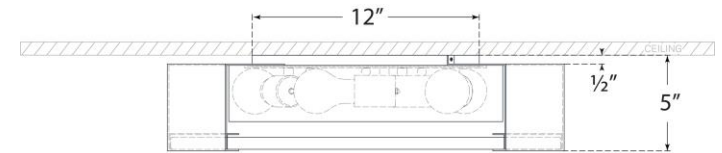

TEAR SHEET

Melange X-Large Flush Mount

Item # KW 4016PN-ALB

Designer: Kelly Wearstler

Height: 5"

Width: 21"

Finishes: AB, BZ, PN

Shade Treatments: ALB

Socket: 5 - E26 Keyless

Wattage: 5 - 15 LED A19

Weight: 36 Pounds

Note: Alabaster is a Natural Stone | Variations in Color and Texture are Expected

Side View

Top View