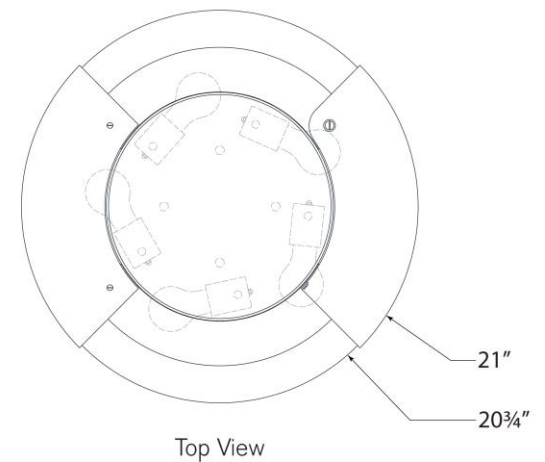

TEAR SHEET

Melange X-Large Flush Mount

Item # KW 4016PN-ALB

Designer: Kelly Wearstler

Height: 5"

Width: 21"

Finishes: AB, BZ, PN

Shade Treatments: ALB

Socket: 5 - E26 Keyless

Wattage: 5 - 15 LED A19

Weight: 36 Pounds

Note: Alabaster is a Natural Stone | Variations in Color and Texture are Expected

Side View

Top View