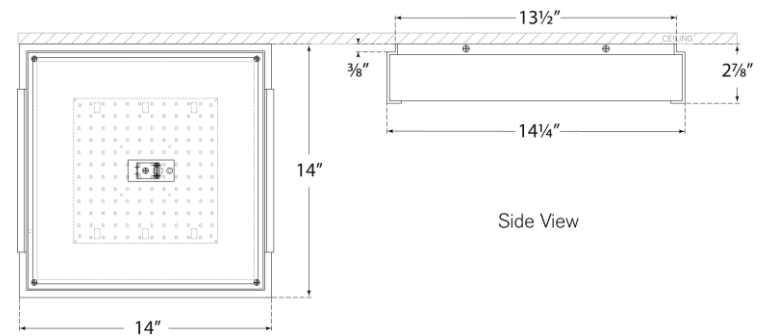

## Covet Medium Flush Mount

Item # KW 4113PN-ALB

Designer: Kelly Wearstler

Height: 2.75"

Width: 14.25"

Canopy: 13.25" Square

Finishes: AB, BZ, PN

Shade Treatments: ALB

Socket: Dedicated LED

Wattage: 54w (4300lm)

Weight: 20 Pounds

Top View

Side View