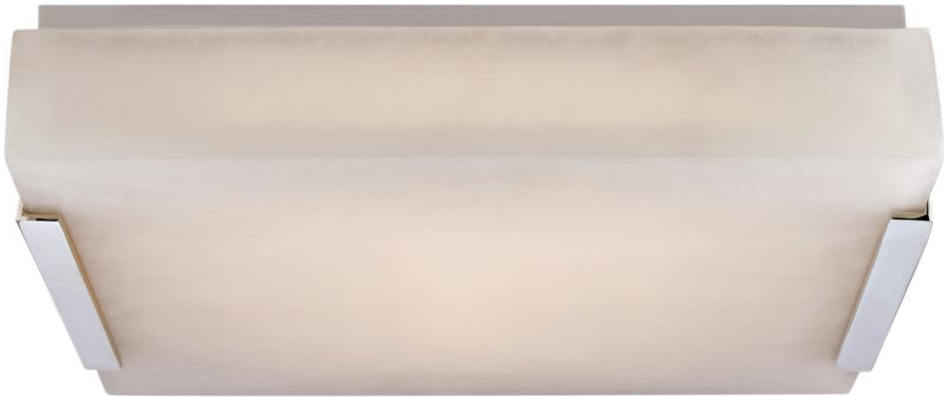

## Covet Medium Flush Mount

Item # KW 4113PN-ALB

Designer: Kelly Wearstler

Height: 2.75"

Width: 14.25"

Canopy: 13.25" Square

Finishes: AB, BZ, PN

Shade Treatments: ALB

Socket: Dedicated LED

Wattage: 54w (4300lm)

Weight: 20 Pounds

Top View

Side View