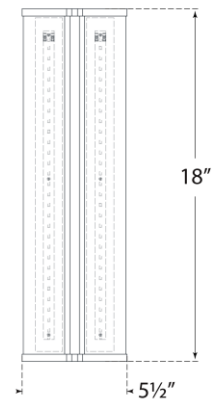

TEAR SHEET

Vernet 18" Sconce

Item # PCD 2250BZ/L

Designer: Paloma Contreras

Height: 18"

Width: 5.5"

Extension: 4"

Backplate: 4.25" x 17.25" Rectangle

Finishes: BZ/L, HAB/L, PN/L

Lightsource: Dedicated LED

Wattage: 15w (1800lm)

Weight: 6 Pounds

Top View

Side View

Front View