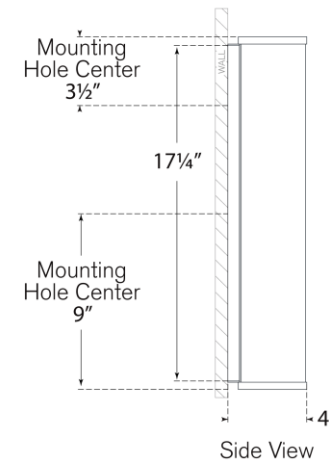

TEAR SHEET

Vernet 18" Sconce

Item # PCD 2250BZ/L

Designer: Paloma Contreras

Height: 18"

Width: 5.5"

Extension: 4"

Backplate: 4.25" x 17.25" Rectangle

Finishes: BZ/L, HAB/L, PN/L

Lightsource: Dedicated LED

Wattage: 15w (1800lm)

Weight: 6 Pounds

Top View

Side View

Front View