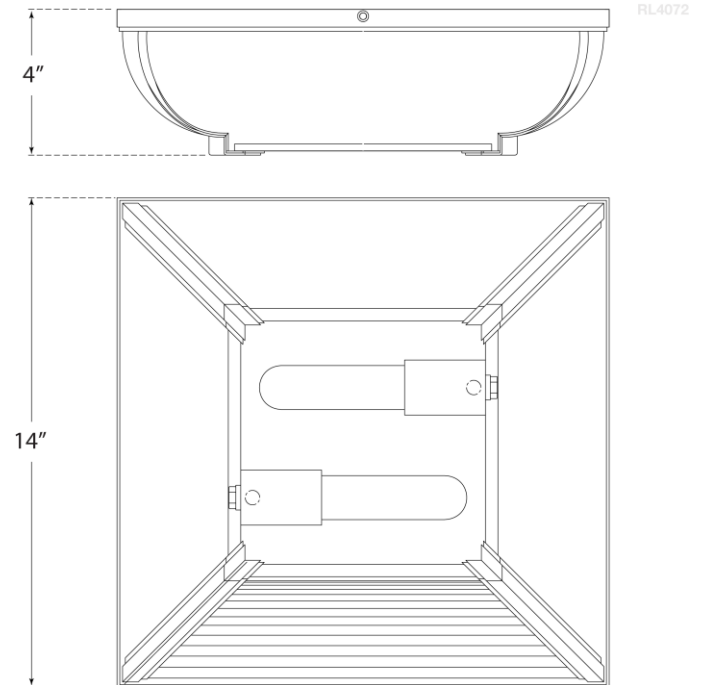

SPEC SHEET

Perry Large Flush Mount

Item # RL 4072NB-FA

Designer: Ralph Lauren

Height: 4"

Width: 14"

Finishes: NB, PN

Glass Options: WG

Socket: 2 - E26 Keyless

Wattage: 2 - 40 T

VISUAL COMFORT