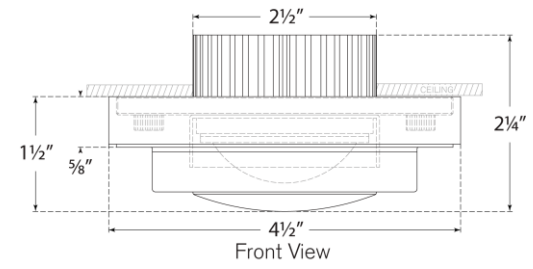

TEAR SHEET

Grant 4.5" Solitaire Flush Mount

Item # RL 4127NB

Designer: Ralph Lauren

Height: 1.5"

Width: 4.5"

Canopy: 4.5" Round

Finishes: BZ, NB, PN

Lightsource: Dedicated LED

Wattage: 12w (1100lm)

Weight: 2 Pounds

Bottom View